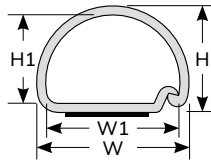

# 0133 KSS ONE PIECE WIRING DUCT

- Material: **UL94V-0** and **M1** flame rated, UL approved PVC.
- Color : White.
- PVC service temperature: 85°C
- Feature: One piece design to facilitate application and time saving.

Item No.	W	W1	H	H1	Length mm	Connector	Connector Packing
	mm	mm	mm	mm			
RTF-10WE	13.1	11.6	10.8	8.2	1.5M With Adhesive Tape	L TYPE : RTFL-10WE INSIDE : RTFI-10WE OUTSIDE : RTFO-10WE MID-WAY : RTFM-10WE	20pcs