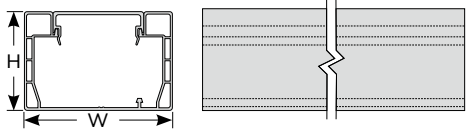

Item No.	W	H	Length
	mm	mm	
DX-7550WE	75	50	2M

0140 KSS MOSAIC TRUNKING CONNECTOR

- Material: **UL94HB** flame rated, UL approved ABS.
- Function: Apply with DX type mosaic trunking to connect trunkings easy and neatly.