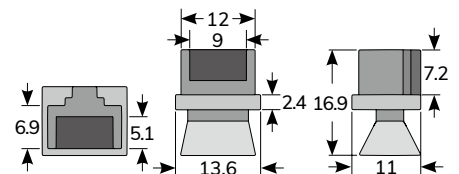

## 2005 U CONNECTOR

- Feature: Conduct the circuit without peeling the wire; also achieve at least UL Category 5's transmission result.

UNIT : mm

Item No.	Maximum Resist Size mm	Wire dia. AWG	Packing
UY2	2.08	19~26	100pcs