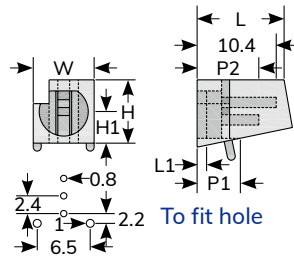

1346 KSS LED HOLDER

- Material: UL94V-2 flame rated, UL approved Nylon 66.
- Color: Natural.

UNIT : mm

Item No.	Dimension						Packing
	L	W	H	H1	P1	LED	
PLT-4	6.7	6.7	7	3.7	3.1	5Ø2PIN	100pcs

1347 KSS LED HOLDER

- Material: UL94V-2 flame rated, UL approved Nylon 66.
- Color: Black.

UNIT : mm

Item No.	Dimension								Packing
	L	L1	W	H	H1	P1	P2	LED	
PLR-4	11	1.2	7.7	8	4	5.8	8	5Ø3PIN	100pcs

1349 KSS LED HOLDER

- Material: UL94V-2 flame rated, UL approved Nylon 66.
- Color: Black.

UNIT : mm

Item No.	Dimension						Packing
	L	L1	D1	D2	T	LED	
PCL-5A	7.2	4.5	6.2	7.8	1.5	Ø5	100pcs
PCL-3H	5.2	3.2	4.8	5.5	1.2	Ø3	

1351 KSS CAPACITOR HOUSING

- Material: UL94V-2 flame rated, UL approved Nylon 66.
- Color: Natural.

UNIT : mm

Item No.	Dimension			Packing
	H	O.D.	I.D.	
CAP-10	9.5	12.5	10.4	100pcs