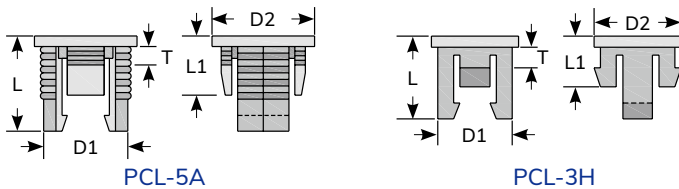

1346 KSS LED HOLDER

- Material: UL94V-2 flame rated, UL approved Nylon 66.
- Color: Natural.

UNIT : mm

Item No.	Dimension						Packing
	L	W	H	H1	P1	LED	
PLT-4	6.7	6.7	7	3.7	3.1	5Ø2PIN	100pcs

1347 KSS LED HOLDER

- Material: UL94V-2 flame rated, UL approved Nylon 66.
- Color: Black.

UNIT : mm

Item No.	Dimension								Packing
	L	L1	W	H	H1	P1	P2	LED	
PLR-4	11	1.2	7.7	8	4	5.8	8	5Ø3PIN	100pcs

1349 KSS LED HOLDER

- Material: UL94V-2 flame rated, UL approved Nylon 66.
- Color: Black.

UNIT : mm

Item No.	Dimension						Packing
	L	L1	D1	D2	T	LED	
PCL-5A	7.2	4.5	6.2	7.8	1.5	Ø5	100pcs
PCL-3H	5.2	3.2	4.8	5.5	1.2	Ø3	

1351 KSS CAPACITOR HOUSING

- Material: UL94V-2 flame rated, UL approved Nylon 66.
- Color: Natural.