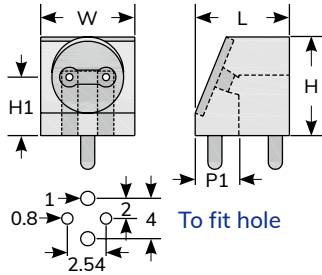

1346 KSS LED HOLDER

- Material: UL94V-2 flame rated, UL approved Nylon 66.
- Color: Natural.

UNIT : mm

Item No.	Dimension						Packing
	L	W	H	H1	P1	LED	
PLT-4	6.7	6.7	7	3.7	3.1	5Ø2PIN	100pcs

1347 KSS LED HOLDER

- Material: UL94V-2 flame rated, UL approved Nylon 66.
- Color: Black.

UNIT : mm

Item No.	Dimension								Packing
	L	L1	W	H	H1	P1	P2	LED	
PLR-4	11	1.2	7.7	8	4	5.8	8	5Ø3PIN	100pcs

1349 KSS LED HOLDER

- Material: UL94V-2 flame rated, UL approved Nylon 66.
- Color: Black.

UNIT : mm

Item No.	Dimension						Packing
	L	L1	D1	D2	T	LED	
PCL-5A	7.2	4.5	6.2	7.8	1.5	Ø5	100pcs
PCL-3H	5.2	3.2	4.8	5.5	1.2	Ø3	

1351 KSS CAPACITOR HOUSING

- Material: UL94V-2 flame rated, UL approved Nylon 66.
- Color: Natural.