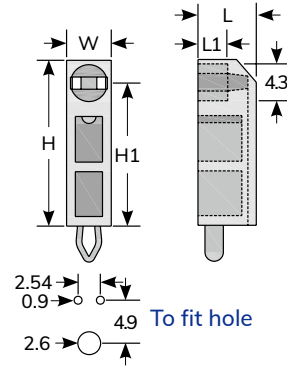

1343 KSS LED HOLDER

- Material: UL94V-2 flame rated, UL approved Nylon 66.
- Color: Natural.

UNIT : mm

Item No.	Dimension						Packing
	L	L1	W	H	H1	LED	
PLM-16	6.7	3.4	5.1	18.7	16	3Ø2PIN	100pcs

1344 KSS LED HOLDER

- Material: UL94V-2 flame rated, UL approved Nylon 66.
- Color: Natural.

UNIT : mm

Item No.	Dimension					Packing
	L	W	H	H1	LED	
PLX-18	7.7	9.6	21.6	18.2	5Ø2PIN	100pcs
PLW-18	9.7	9.0	21.6	18.2	5Ø3PIN	

1345 KSS LED HOLDER

- Material: UL94V-2 flame rated, UL approved Nylon 66.
- Color: Black.

UNIT : mm

Item No.	Dimension									Packing
	L	L1	W	H	H1	H2	P1	P2	LED	
PLD1-3A	6.5	2.0	4.7	7.5	5.05		4.65		3Ø2PIN	100pcs
PLD2-3A	9.2	2.8	4.5	10.0	2.7	5.0	4.9	7.2	3Ø2PIN	
PLD2-3B	8.2	2.6	4.8	9.9	2.6	5.0	4.8	7.2	3Ø2PIN	
PLD2-5C	11.2	4.5	5.9	12.2	2.95	6.3	5.6	7.7	5Ø2PIN	
PLD4-3A	10.2	1.0	10.2	10.2	2.6	5.0	6.4	9.2	3Ø2PIN	
PLD4-3B	20.4	4.4	22.7	9.0	5.6		15.0		3Ø2PIN	