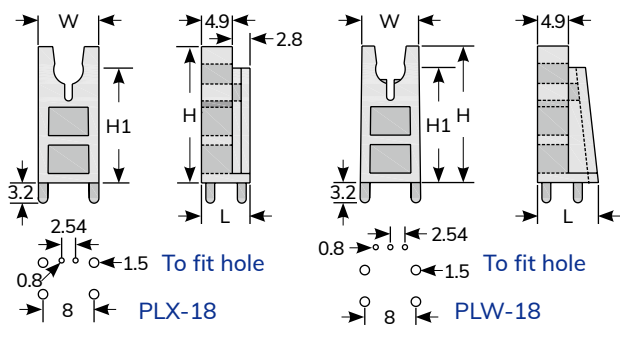

1343 KSS LED HOLDER

- Material: UL94V-2 flame rated, UL approved Nylon 66.
- Color: Natural.

UNIT : mm

Item No.	Dimension						Packing
	L	L1	W	H	H1	LED	
PLM-16	6.7	3.4	5.1	18.7	16	3Ø2PIN	100pcs

1344 KSS LED HOLDER

- Material: UL94V-2 flame rated, UL approved Nylon 66.
- Color: Natural.

UNIT : mm

Item No.	Dimension					Packing
	L	W	H	H1	LED	
PLX-18	7.7	9.6	21.6	18.2	5Ø2PIN	100pcs
PLW-18	9.7	9.0	21.6	18.2	5Ø3PIN	

1345 KSS LED HOLDER

- Material: UL94V-2 flame rated, UL approved Nylon 66.
- Color: Black.

UNIT : mm

Item No.	Dimension									Packing
	L	L1	W	H	H1	H2	P1	P2	LED	
PLD1-3A	6.5	2.0	4.7	7.5	5.05		4.65		3Ø2PIN	100pcs
PLD2-3A	9.2	2.8	4.5	10.0	2.7	5.0	4.9	7.2	3Ø2PIN	
PLD2-3B	8.2	2.6	4.8	9.9	2.6	5.0	4.8	7.2	3Ø2PIN	
PLD2-5C	11.2	4.5	5.9	12.2	2.95	6.3	5.6	7.7	5Ø2PIN	
PLD4-3A	10.2	1.0	10.2	10.2	2.6	5.0	6.4	9.2	3Ø2PIN	
PLD4-3B	20.4	4.4	22.7	9.0	5.6		15.0		3Ø2PIN	