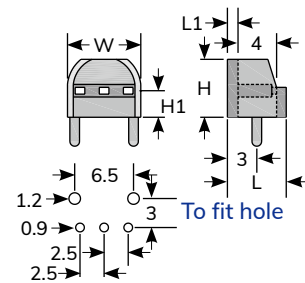

1338 KSS LED HOLDER

- Material: UL94V-2 flame rated, UL approved Nylon 66.
- Color: Natural.

UNIT : mm

Item No.	Dimension						Packing
	L	L1	W	H	H1	LED	
PLU-9	10.2	3.5	8	13.1	9	5Ø3PIN	100pcs

1339 KSS LED HOLDER

- Material: UL94V-2 flame rated, UL approved Nylon 66.
- Color: Natural.

UNIT : mm

Item No.	Dimension						Packing
	L	L1	W	H	H1	LED	
LHK-3	6	1	7.6	6	2.7	5Ø3PIN	100pcs

1341 KSS LED HOLDER

- Material: UL94V-2 flame rated, UL approved Nylon 66.
- Color: Natural.

UNIT : mm

Item No.	Dimension						Packing
	L	L1	W	H	H1	LED	
PLK-5	8.2	6	7.6	9	4.7	5Ø3PIN	100pcs