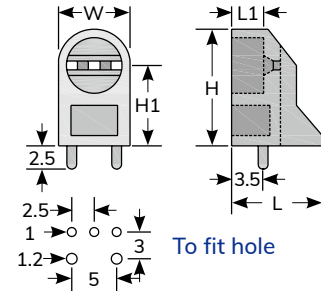

1338 KSS LED HOLDER

- Material: UL94V-2 flame rated, UL approved Nylon 66.
- Color: Natural.

UNIT : mm

Item No.	Dimension						Packing
	L	L1	W	H	H1	LED	
PLU-9	10.2	3.5	8	13.1	9	5Ø3PIN	100pcs

1339 KSS LED HOLDER

- Material: UL94V-2 flame rated, UL approved Nylon 66.
- Color: Natural.

UNIT : mm

Item No.	Dimension						Packing
	L	L1	W	H	H1	LED	
LHK-3	6	1	7.6	6	2.7	5Ø3PIN	100pcs

1341 KSS LED HOLDER

- Material: UL94V-2 flame rated, UL approved Nylon 66.
- Color: Natural.

UNIT : mm

Item No.	Dimension						Packing
	L	L1	W	H	H1	LED	
PLK-5	8.2	6	7.6	9	4.7	5Ø3PIN	100pcs