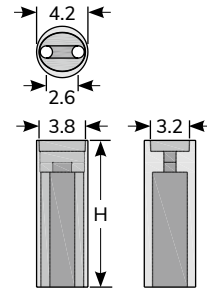

1332 KSS LED HOLDER

- Material: UL94V-2 flame rated, UL approved Nylon 66.
- Color: Natural.

UNIT : mm

Item No.	Dimension		Packing
	H	LED	
LD3-6	6.1	3Ø2PIN	100pcs
LD3-9	9.0		
LD3-12	12.0		
LD3-16	16.0		
LD3-19	19.0		

1333 KSS LED HOLDER

- Material: UL94V-2 flame rated, UL approved Nylon 66.
- Color: Natural.

UNIT : mm

Item No.	Dimension H	Packing
LY-14	14.1	100pcs

1334 KSS LED HOLDER

- Material: UL94V-2 flame rated, UL approved Nylon 66.
- Color: Natural.

UNIT : mm

Item No.	Dimension						Packing
	L	L1	W	H	H1	LED	
LG3-12	7.1	3.6	7.5	15.8	12.0	5Ø3PIN	100pcs
LG3-18	7.1	3.7	7.5	21.6	17.5	5Ø3PIN	