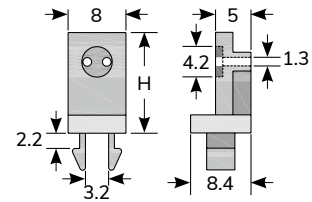

1332 KSS LED HOLDER

- Material: UL94V-2 flame rated, UL approved Nylon 66.
- Color: Natural.

UNIT : mm

Item No.	Dimension		Packing
	H	LED	
LD3-6	6.1	3Ø2PIN	100pcs
LD3-9	9.0		
LD3-12	12.0		
LD3-16	16.0		
LD3-19	19.0		

1333 KSS LED HOLDER

- Material: UL94V-2 flame rated, UL approved Nylon 66.
- Color: Natural.

UNIT : mm

Item No.	Dimension H	Packing
LY-14	14.1	100pcs

1334 KSS LED HOLDER

- Material: UL94V-2 flame rated, UL approved Nylon 66.
- Color: Natural.

UNIT : mm

Item No.	Dimension						Packing
	L	L1	W	H	H1	LED	
LG3-12	7.1	3.6	7.5	15.8	12.0	5Ø3PIN	100pcs
LG3-18	7.1	3.7	7.5	21.6	17.5	5Ø3PIN	