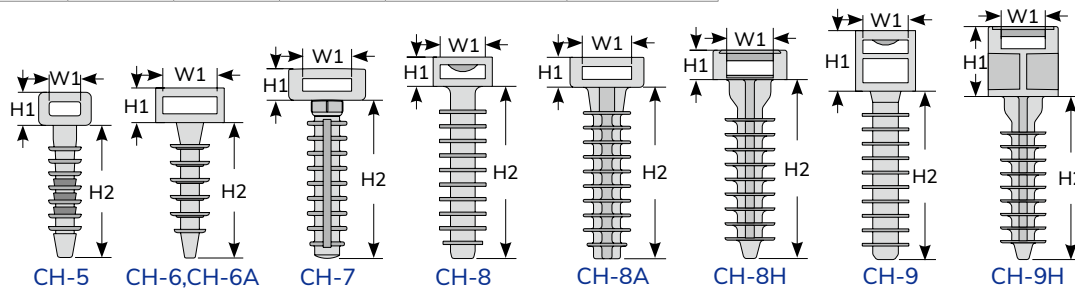

0511 KSS WALL PLUG MOUNT

- Material: UL94V-2 flame rated, UL approved Nylon 66.
- Color : Black, available in natural or other colors.

UNIT : mm

Item No.	Dimension			Mounting Hole	Packing
	W1	H1	H2		
CH-5	5.8	6.1	24.4	5	100pcs
CH-6	9.9	6.3	24.7	6	
NEW CH-6A	5.8	6.0	24.7	6	
NEW CH-7	9.8	6.3	31.5	7	
CH-8	9.7	6.3	37.5	9	
NEW CH-8A	10.0	6.1	34.1	8	
CH-8H	9.4	5.9	36.0	9	
CH-9	9.7	13.0	36.2	9	
CH-9H	9.6	15.2	36.1	9	

0511 KSS WALL PLUG

- Material: UL94V-2 flame rated, UL approved Nylon 66.
- Color : Black, available in natural or other colors.
- Drill a hole on the wall with 8mm deep, and screw it with using model no. PMB-145 or PMB-240 together and fix things on the wall easily.

UNIT : mm

Item No.	Dimension		Mounting Hole	Packing
	H1	H2		
CWP-38	6.85	30.65	8.0	100pcs

(Refer to P.84)