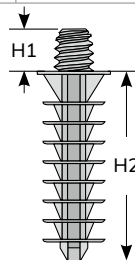

0511 KSS WALL PLUG MOUNT

- Material: UL94V-2 flame rated, UL approved Nylon 66.
- Color : Black, available in natural or other colors.

UNIT : mm

Item No.	Dimension			Mounting Hole	Packing
	W1	H1	H2		
CH-5	5.8	6.1	24.4	5	100pcs
CH-6	9.9	6.3	24.7	6	
NEW CH-6A	5.8	6.0	24.7	6	
NEW CH-7	9.8	6.3	31.5	7	
CH-8	9.7	6.3	37.5	9	
NEW CH-8A	10.0	6.1	34.1	8	
CH-8H	9.4	5.9	36.0	9	
CH-9	9.7	13.0	36.2	9	
CH-9H	9.6	15.2	36.1	9	

0511 KSS WALL PLUG

- Material: UL94V-2 flame rated, UL approved Nylon 66.
- Color : Black, available in natural or other colors.
- Drill a hole on the wall with 8mm deep, and screw it with using model no. PMB-145 or PMB-240 together and fix things on the wall easily.

UNIT : mm

Item No.	Dimension		Mounting Hole	Packing
	H1	H2		
CWP-38	6.85	30.65	8.0	100pcs

(Refer to P.84)