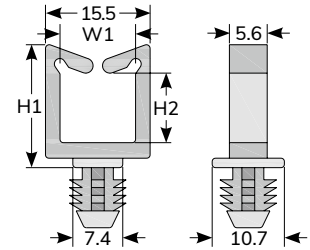

1202 KSS WIRE SADDLE

- Material: UL94V-2 flame rated, UL approved Nylon 66.
- Color: Natural

UNIT : mm

Item No.	Dimension			Mounting Hole M1	Min Depth T1	Packing
	W1	H1	H2			
BWS-1106	11.1	13.0	5.0	7.8	8.7	100pcs
BWS-1112	11.1	18.3	10.3			
BWS-1120	11.1	27.2	19.2			
BWS-1128	11.1	35.6	27.8			

1203 KSS N TYPE WIRE SADDLE

- Material: UL94V-2 flame rated, UL approved Nylon 66.
- Color: Natural
- Pre-drill 5.6mm hole on board and install the wire saddle. Open gate to insert cable, release to close.

UNIT : mm

Item No.	Dimension			Packing
	W1	H1	H2	
PCC-1	10.6	10.7	6.3	100pcs

1204 KSS WIRE SADDLE

- Material: UL94V-2 flame rated, UL approved Nylon 66.
- Color: Natural

UNIT : mm

Item No.	Dimension					Packing
	W1	W2	W3	H2	H3	
TWS-3	16.3	24.8	27	8.4	8.8	100pcs