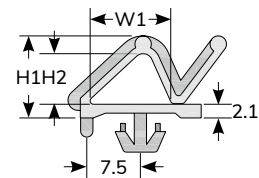

1202 KSS WIRE SADDLE

- Material: UL94V-2 flame rated, UL approved Nylon 66.
- Color: Natural

UNIT : mm

Item No.	Dimension			Mounting Hole M1	Min Depth T1	Packing
	W1	H1	H2			
BWS-1106	11.1	13.0	5.0	7.8	8.7	100pcs
BWS-1112	11.1	18.3	10.3			
BWS-1120	11.1	27.2	19.2			
BWS-1128	11.1	35.6	27.8			

1203 KSS N TYPE WIRE SADDLE

- Material: UL94V-2 flame rated, UL approved Nylon 66.
- Color: Natural
- Pre-drill 5.6mm hole on board and install the wire saddle. Open gate to insert cable, release to close.

UNIT : mm

Item No.	Dimension			Packing
	W1	H1	H2	
PCC-1	10.6	10.7	6.3	100pcs

1204 KSS WIRE SADDLE

- Material: UL94V-2 flame rated, UL approved Nylon 66.
- Color: Natural

UNIT : mm

Item No.	Dimension					Packing
	W1	W2	W3	H2	H3	
TWS-3	16.3	24.8	27	8.4	8.8	100pcs