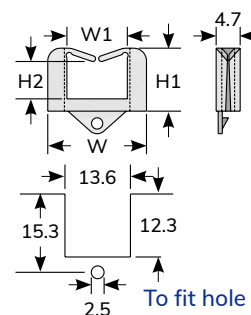

# 1202 KSS EDGING WIRE SADDLE

- Material: UL94V-2 flame rated, UL approved Nylon 66.
- Color: Black

UNIT : mm

Item No.	Dimension							Packing
	W	W1	H	H2	A	B	C	
HL-1109	18.5	11.1	40.0	8.8	15.6	14.0	12.3	100pcs
HL-1817	25.4	18.0	56.8	16.8	23.5	21.0	21.0	

# 1202 KSS EDGING WIRE SADDLE

- Material: UL94V-2 flame rated, UL approved Nylon 66.
- Color: Natural

UNIT : mm

Item No.	W1	H2	Packing
ES-16	16.4	9.3	100pcs

Glands, Bushings

Conduits

Bushings

Wire Connectors

# 1202 KSS EDGING WIRE SADDLE

- Material: UL94V-0 flame rated, UL approved Nylon 66.
- Color: White

UNIT : mm

Item No.	Dimension				Packing
	W	W1	H1	H2	
ES-1207V0	19.3	11.8	12.3	7.3	100pcs

Tubes

Cable Clips