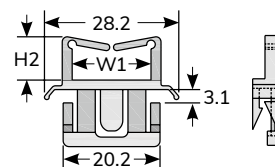

# 1202 KSS EDGING WIRE SADDLE

- Material: UL94V-2 flame rated, UL approved Nylon 66.
- Color: Black

UNIT : mm

Item No.	Dimension							Packing
	W	W1	H	H2	A	B	C	
HL-1109	18.5	11.1	40.0	8.8	15.6	14.0	12.3	100pcs
HL-1817	25.4	18.0	56.8	16.8	23.5	21.0	21.0	

# 1202 KSS EDGING WIRE SADDLE

- Material: UL94V-2 flame rated, UL approved Nylon 66.
- Color: Natural

UNIT : mm

Item No.	W1	H2	Packing
ES-16	16.4	9.3	100pcs

Glands, Bushings

Conduits

Bushings

Wire Connectors

# 1202 KSS EDGING WIRE SADDLE

- Material: UL94V-0 flame rated, UL approved Nylon 66.
- Color: White

UNIT : mm

Item No.	Dimension				Packing
	W	W1	H1	H2	
ES-1207V0	19.3	11.8	12.3	7.3	100pcs

Tubes

Cable Clips