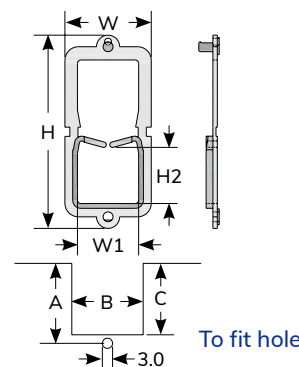

# 1202 KSS EDGING WIRE SADDLE

- Material: UL94V-2 flame rated, UL approved Nylon 66.
- Color: Black

UNIT : mm

Item No.	Dimension							Packing
	W	W1	H	H2	A	B	C	
HL-1109	18.5	11.1	40.0	8.8	15.6	14.0	12.3	100pcs
HL-1817	25.4	18.0	56.8	16.8	23.5	21.0	21.0	

# 1202 KSS EDGING WIRE SADDLE

- Material: UL94V-2 flame rated, UL approved Nylon 66.
- Color: Natural

UNIT : mm

Item No.	W1	H2	Packing
ES-16	16.4	9.3	100pcs

Glands, Bushings

Conduits

Bushings

Wire Connectors

# 1202 KSS EDGING WIRE SADDLE

- Material: UL94V-0 flame rated, UL approved Nylon 66.
- Color: White

UNIT : mm

Item No.	Dimension				Packing
	W	W1	H1	H2	
ES-1207V0	19.3	11.8	12.3	7.3	100pcs

Tubes

Cable Clips