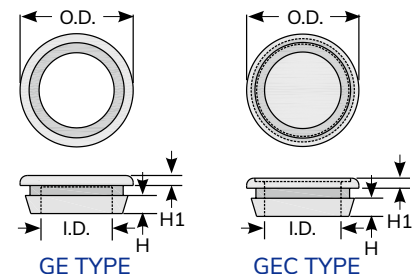

UNIT : mm

Item No.	External thread	Thread O.D.	Mounting Hole	O.D.	H	H1	Packing
MSP-12	M12x1.5	12	12.0+0.2	15.0	10.0	6.0	100pcs
MSP-16	M16x1.5	16	16.0+0.2	20.0	10.5	6.0	
MSP-20	M20x1.5	20	20.0+0.2	24.0	10.5	6.0	
MSP-25	M25x1.5	25	25.0+0.3	29.7	12.8	7.8	50pcs
MSP-32	M32x1.5	32	32.0+0.3	36.6	13.3	7.8	
MSP-40	M40x1.5	40	40.0+0.3	45.8	13.4	7.8	10pcs
MSP-50	M50x1.5	50	50.0+0.3	55.5	16.2	9.8	
MSP-63	M63x1.5	63	63.0+0.3	69.3	17.5	11.8	

0717 KSS SCREW PLUG

- Material: UL94V-2 flame rated, UL approved Nylon 66.
- Color : Black (Grey available)
- KSS SCREW PLUG close your unneeded holes at low cost and assure good appearance.

PG THREAD

UNIT : mm

Item No.	External thread	Thread O.D.	Mounting Hole	O.D.	H	H1	Packing
PSP-7	PG-7	12.5	12.5+0.2	14.8	10.0	6.0	100pcs
PSP-9	PG-9	15.2	15.2+0.2	18.7	10.4	6.0	
PSP-11	PG-11	18.6	18.6+0.2	21.7	10.4	6.0	
PSP-13.5	PG-13.5	20.4	20.4+0.2	23.7	10.3	6.0	50pcs
PSP-16	PG-16	22.5	22.5+0.2	27.0	10.3	6.0	
PSP-21	PG-21	28.3	28.3+0.3	32.8	12.8	7.8	10pcs
PSP-29	PG-29	37.0	37.0+0.3	44.1	13.3	7.8	
PSP-36	PG-36	47.0	47.0+0.3	52.6	13.7	7.7	
PSP-42	PG-42	54.0	54.0+0.3	59.5	16.3	9.6	10pcs
PSP-48	PG-48	59.3	59.3+0.3	64.2	18.0	11.8	

0721 KSS EASY FIT GROMMET (OPEN / CLOSED)

- Material : Flexible PVC.
- Color: Black
- ※ GEQ, GECQ is softer.

UNIT : mm

Item No.		Mounting Hole	Chassis Thickness	O.D.	I.D.	H	H1	Packing
Open	Close							
GE-2015	GEC-2015	19.8	1.8	23.9	15.5	8.0	2.1	100pcs
GEQ-2015	GECQ-2015	19.8	1.8	23.9	15.5	8.0	2.1	
GEQ-2621	GECQ-2621	26.2	2.2	30.0	20.8	8.6	2.4	