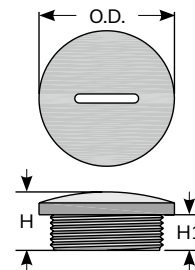

0716 KSS SCREW PLUG

- Material: UL94V-2 flame rated, UL approved Nylon 66.
- Color : Black (Grey available)
- KSS SCREW PLUG close your unneeded holes at low cost and assure good appearance.

METRIC THREAD

UNIT : mm

Item No.	External thread	Thread O.D.	Mounting Hole	O.D.	H	H1	Packing
MSP-12	M12x1.5	12	12.0+0.2	15.0	10.0	6.0	100pcs
MSP-16	M16x1.5	16	16.0+0.2	20.0	10.5	6.0	
MSP-20	M20x1.5	20	20.0+0.2	24.0	10.5	6.0	
MSP-25	M25x1.5	25	25.0+0.3	29.7	12.8	7.8	50pcs
MSP-32	M32x1.5	32	32.0+0.3	36.6	13.3	7.8	
MSP-40	M40x1.5	40	40.0+0.3	45.8	13.4	7.8	10pcs
MSP-50	M50x1.5	50	50.0+0.3	55.5	16.2	9.8	
MSP-63	M63x1.5	63	63.0+0.3	69.3	17.5	11.8	

0717 KSS SCREW PLUG

- Material: UL94V-2 flame rated, UL approved Nylon 66.
- Color : Black (Grey available)
- KSS SCREW PLUG close your unneeded holes at low cost and assure good appearance.

PG THREAD

UNIT : mm

Item No.	External thread	Thread O.D.	Mounting Hole	O.D.	H	H1	Packing
PSP-7	PG-7	12.5	12.5+0.2	14.8	10.0	6.0	100pcs
PSP-9	PG-9	15.2	15.2+0.2	18.7	10.4	6.0	
PSP-11	PG-11	18.6	18.6+0.2	21.7	10.4	6.0	
PSP-13.5	PG-13.5	20.4	20.4+0.2	23.7	10.3	6.0	50pcs
PSP-16	PG-16	22.5	22.5+0.2	27.0	10.3	6.0	
PSP-21	PG-21	28.3	28.3+0.3	32.8	12.8	7.8	10pcs
PSP-29	PG-29	37.0	37.0+0.3	44.1	13.3	7.8	
PSP-36	PG-36	47.0	47.0+0.3	52.6	13.7	7.7	
PSP-42	PG-42	54.0	54.0+0.3	59.5	16.3	9.6	10pcs
PSP-48	PG-48	59.3	59.3+0.3	64.2	18.0	11.8	