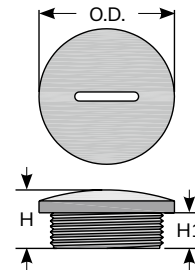

0716 KSS SCREW PLUG

- Material: UL94V-2 flame rated, UL approved Nylon 66.
- Color : Black (Grey available)
- KSS SCREW PLUG close your unneeded holes at low cost and assure good appearance.

METRIC THREAD

UNIT : mm

Item No.	External thread	Thread O.D.	Mounting Hole	O.D.	H	H1	Packing
MSP-12	M12x1.5	12	12.0+0.2	15.0	10.0	6.0	100pcs
MSP-16	M16x1.5	16	16.0+0.2	20.0	10.5	6.0	
MSP-20	M20x1.5	20	20.0+0.2	24.0	10.5	6.0	
MSP-25	M25x1.5	25	25.0+0.3	29.7	12.8	7.8	50pcs
MSP-32	M32x1.5	32	32.0+0.3	36.6	13.3	7.8	
MSP-40	M40x1.5	40	40.0+0.3	45.8	13.4	7.8	10pcs
MSP-50	M50x1.5	50	50.0+0.3	55.5	16.2	9.8	
MSP-63	M63x1.5	63	63.0+0.3	69.3	17.5	11.8	

0717 KSS SCREW PLUG

- Material: UL94V-2 flame rated, UL approved Nylon 66.
- Color : Black (Grey available)
- KSS SCREW PLUG close your unneeded holes at low cost and assure good appearance.

PG THREAD

UNIT : mm

0721 KSS EASY FIT GROMMET (OPEN / CLOSED)

- Material : Flexible PVC.
- Color: Black
- ※ GEQ, GECQ is softer.

UNIT : mm

Item No.		Mounting Hole	Chassis Thickness	O.D.	I.D.	H	H1	Packing
Open	Close							
GE-2015	GEC-2015	19.8	1.8	23.9	15.5	8.0	2.1	100pcs
GEQ-2015	GECQ-2015	19.8	1.8	23.9	15.5	8.0	2.1	
GEQ-2621	GECQ-2621	26.2	2.2	30.0	20.8	8.6	2.4	