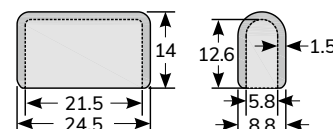

0731 KSS FUSE COVER

- Material : Flexible PVC.
- Color : Clear.
- To protect fuse from dirty.

UNIT : mm

Item No.	Dimension	Packing
FR-1	As Figure	100pcs

0733 KSS PLUG COVER

- Material: PE
- Color : Black
- To protect plug from dirty

UNIT : mm

Item No.	Dimension	Design	Packing
PR-2	As Figure	Standard	100pcs
PR-3		Ground	

0735 KSS SCREW PLUG

- Material : PP
- Color : Natural
- For automotive hydraulic pump plugs into the hole.

UNIT : mm

Item No.	External thread	Dimension	Packing
HPA-16	M16x1.5	As Figure	100pcs