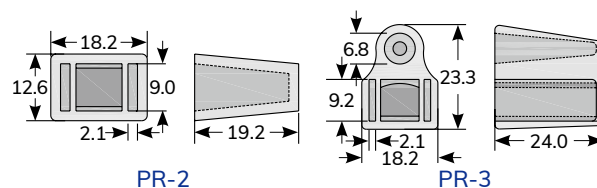

0731 KSS FUSE COVER

- Material : Flexible PVC.
- Color : Clear.
- To protect fuse from dirty.

UNIT : mm

Item No.	Dimension	Packing
FR-1	As Figure	100pcs

0733 KSS PLUG COVER

- Material: PE
- Color : Black
- To protect plug from dirty

UNIT : mm

Item No.	Dimension	Design	Packing
PR-2	As Figure	Standard	100pcs
PR-3		Ground	

0735 KSS SCREW PLUG

- Material : PP
- Color : Natural
- For automotive hydraulic pump plugs into the hole.

UNIT : mm

Item No.	External thread	Dimension	Packing
HPA-16	M16x1.5	As Figure	100pcs