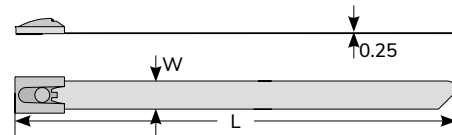

Item No.	L1		L2		W	Color	Content	Packing
	mm	inch	mm	inch				
NEW DP-2-DE1BK	150	6"	200	8"	4.8	Black	Taiwan	2 pcs / Bag
DP-2-DE1NGN3						Green		

Film

Wiring Ducts

Cable Markers

Cable Ties

Wrapping Bands

Cable Clamps & Tie Mounts

(Refer to P.71)

Item No.		Length		W	Min. Loop Tensile Strength	Max. Bundle Dia.	Packing
316	304	mm	inch				
BST-127	BCT-127	127	5"	4.6	100	25	100pcs
BST-152	BCT-152	152	6"	4.6	100	33	
BST-201	BCT-201	201	8"	4.6	100	51	
BST-266	BCT-266	266	10 1/2"	4.6	100	69	
BST-300	BCT-300	300	11 7/8"	4.6	100	80	
BST-362	BCT-362	362	14 1/4"	4.6	100	102	
BST-521	BCT-521	521	20 1/2"	4.6	100	152	
BST-679	BCT-679	679	26 3/4"	4.6	100	203	50pcs
BST-838	BCT-838	838	33"	4.6	100	254	
BST-127L	BCT-127L	127	5"	7.9	250	25	100pcs
BST-152L	BCT-152L	152	6"	7.9	250	33	
BST-201L	BCT-201L	201	8"	7.9	250	51	
BST-266L	BCT-266L	266	10 1/2"	7.9	250	69	
BST-300L	BCT-300L	300	11 7/8"	7.9	250	80	
BST-362L	BCT-362L	362	14 1/4"	7.9	250	102	
BST-521L	BCT-521L	521	20 1/2"	7.9	250	152	
BST-679L	BCT-679L	679	26 3/4"	7.9	250	203	50pcs
BST-838L	BCT-838L	838	33"	7.9	250	254	