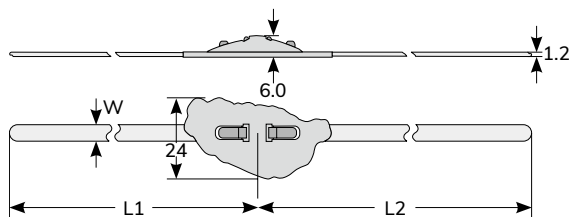

# 0365 KSS LUGGAGE TIE

- Material: UL94V-2 flame rated, UL approved Nylon 66.
- Function: Using it on luggage or backpacks helping you carry more extra bags when traveling, or other application you can image.
- Features: TAIWAN EXCELLENCE 2017 awarded product.
  1. Cultural theme: cable tie with Taiwan design.
  2. Double lock. Multi-function.
  3. Releasable, reusable and environment friendly.
  4. Hanging bags on luggage or backpacks easily.
  5. The load is up to 20Kgf proved by SGS laboratory.
- ※ Special color, length, design, package available on request.

Item No.	L1		L2		W	Color	Content	Packing
	mm	inch	mm	inch				
NEW DP-2-DE1BK	150	6"	200	8"	4.8	Black	Taiwan	2 pcs / Bag
DP-2-DE1NGN3						Green		

Film

Wiring Ducts

Cable Markers

Cable Ties

Wrapping Bands

Cable Clamps & Tie Mounts

(Refer to P.71)

Item No.		Length		W	Min. Loop Tensile Strength	Max. Bundle Dia.	Packing
316	304	mm	inch				
BST-127	BCT-127	127	5"	4.6	100	25	100pcs
BST-152	BCT-152	152	6"	4.6	100	33	
BST-201	BCT-201	201	8"	4.6	100	51	
BST-266	BCT-266	266	10 1/2"	4.6	100	69	
BST-300	BCT-300	300	11 7/8"	4.6	100	80	
BST-362	BCT-362	362	14 1/4"	4.6	100	102	
BST-521	BCT-521	521	20 1/2"	4.6	100	152	
BST-679	BCT-679	679	26 3/4"	4.6	100	203	50pcs
BST-838	BCT-838	838	33"	4.6	100	254	
BST-127L	BCT-127L	127	5"	7.9	250	25	100pcs
BST-152L	BCT-152L	152	6"	7.9	250	33	
BST-201L	BCT-201L	201	8"	7.9	250	51	
BST-266L	BCT-266L	266	10 1/2"	7.9	250	69	
BST-300L	BCT-300L	300	11 7/8"	7.9	250	80	
BST-362L	BCT-362L	362	14 1/4"	7.9	250	102	
BST-521L	BCT-521L	521	20 1/2"	7.9	250	152	
BST-679L	BCT-679L	679	26 3/4"	7.9	250	203	50pcs
BST-838L	BCT-838L	838	33"	7.9	250	254	