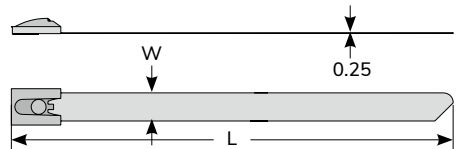

0370 KSS 不锈钢金属扎线带 STAINLESS STEEL CABLE TIE

(参考P.70)

型号 Item No.		长 L		宽 W mm	承受力 lbs	最大束线径 Max.Bundle Dia. mm	包装 Packing	
316SS	304SS	mm	inch					
BST-127	BCT-127	127	5"	4.6	100	25	100pcs	
BST-152	BCT-152	152	6"	4.6	100	33		
BST-201	BCT-201	201	8"	4.6	100	51		
BST-266	BCT-266	266	10 1/2"	4.6	100	69		
BST-300	BCT-300	300	11 7/8"	4.6	100	80		
BST-362	BCT-362	362	14 1/4"	4.6	100	102		
BST-521	BCT-521	521	20 1/2"	4.6	100	152	50pcs	
BST-679	BCT-679	679	26 3/4"	4.6	100	203		
BST-838	BCT-838	838	33"	4.6	100	254		
BST-127L	BCT-127L	127	5"	7.9	250	25		100pcs
BST-152L	BCT-152L	152	6"	7.9	250	33		
BST-201L	BCT-201L	201	8"	7.9	250	51		
BST-266L	BCT-266L	266	10 1/2"	7.9	250	69		
BST-300L	BCT-300L	300	11 7/8"	7.9	250	80		
BST-362L	BCT-362L	362	14 1/4"	7.9	250	102		
BST-521L	BCT-521L	521	20 1/2"	7.9	250	152	50pcs	
BST-679L	BCT-679L	679	26 3/4"	7.9	250	203		
BST-838L	BCT-838L	838	33"	7.9	250	254		

材质：不锈钢316SS或304SS。

用途：适用于工程、航空、船舶等场所。

特点：具有快速锁紧功能，安装快速且容易。

可应用在户内、户外较潮湿、高温、寒冷等恶劣的环境条件。

配线槽
配线标志
扎线带
结束带
固定座
固定头、浪管
保护部品
接线头
套管
固定夹
PC板部品
扣具