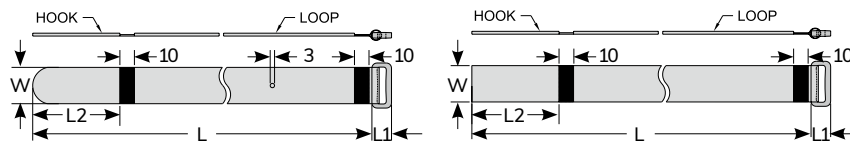

Item No.	Length		L1 mm	L2 mm	W mm	Packing
	mm	inch				
MGL-330	340	13 1/2"	15	100	20	10pcs
MGL-600M	596	23 5/8"	14	75	15	
MGL-600	595	23 5/8"	15	75	20