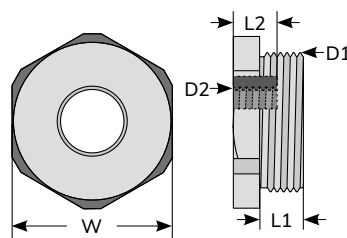

0607 KSS REDUCTION GLAND

- Material: UL94V-2 flame rated, UL approved Nylon 66.
- Color: Black and Grey, available in other colors.
- To allow switching from large metric external thread to small metric using.

※Black

UNIT : mm

Item No.	External thread D1	Internal thread D2	L	L1	W	Packing
M2012	M20X1.5	M12X1.5	8.0	11.0	24.2	100pcs
M2016	M20X1.5	M16X1.5	8.0	12.0	24.2	
M2516	M25X1.5	M16X1.5	8.0	13.0	29.0	
M2520	M25X1.5	M20X1.5	8.0	14.0	29.0	
M3220	M32X1.5	M20X1.5	10.0	14.5	35.9	50pcs
M3225	M32X1.5	M25X1.5	10.0	15.0	35.9	
M4032	M40X1.5	M32X1.5	10.0	15.0	45.8	25pcs
M5040	M50X1.5	M40X1.5	11.5	15.0	55.0	
M6350	M63X1.5	M50X1.5	11.5	11.5	67.5	

※RAL7035 Grey (GY4)

Item No.	External thread D1	Internal thread D2	L	L1	W	Packing
M1612GY4	M16X1.5	M12X1.5	8.0	12.0	22.0	100pcs
M2512GY4	M25X1.5	M12X1.5	8.0	13.0	28.5	
M3212GY4	M32X1.5	M12X1.5	10.0	10.0	35.5	50pcs
M3216GY4	M32X1.5	M16X1.5	10.0	14.3	35.5	
M4016GY4	M40X1.5	M16X1.5	10.0	10.0	45.5	25pcs
M4020GY4	M40X1.5	M20X1.5	10.0	10.0	45.5	
M4025GY4	M40X1.5	M25X1.5	10.0	10.0	45.5	
M5020GY4	M50X1.5	M20X1.5	12.0	12.0	54.5	
M5025GY4	M50X1.5	M25X1.5	12.0	12.0	54.5	
M5032GY4	M50X1.5	M32X1.5	12.0	12.0	54.5	
M6325GY4	M63X1.5	M25X1.5	12.0	12.0	67.5	
M6332GY4	M63X1.5	M32X1.5	12.0	12.0	67.5	
M6340GY4	M63X1.5	M40X1.5	12.0	12.0	67.5	