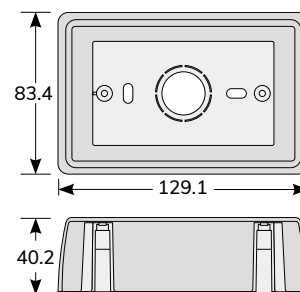

Wiring Ducts

Cable Markers

Cable Ties

Wrapping Bands

Cable Clamps & Tie Mounts

Glands, Bushings

Conduits

Bushings

Wire Connectors

Tubes

Cable Clips

PCB Parts

Fasteners