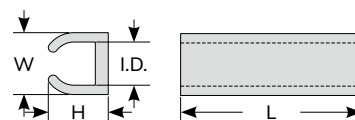

## 0235 KSS U TYPE CABLE MARKER

- Material: PP
- Color: Pink(PK1), Blue(BE1), Yellow(YW1), Green(GN1),Purple(VT1).
- Different colors for easy identification.

Item No.	Suitable Wire		L mm	H mm	W mm	I.D. mm	Packing
	sq	AWG					
UM-1	1.25~2.0	16~14	12.6	4.3	4.4	3.0	100pcs

## 0236 KSS SM TYPE CABLE MARKER

- Material : UL94V-2 flame rated, UL approved Nylon 66.
- Color : Yellow
- Yellow body with black printing

Item No.	Packing	Item No.	Packing	Suitable Wire		Suitable Range I.D. mm	L mm	Std. Markings
				mm <sup>2</sup>	AWG			
SM-0	1000pcs (25pcsX40strips)	P-SM0	250pcs (25pcsX10strips)	0.12~0.5	26~20	1.2~2.0	2.3	0 ~ 9 A ~ Z /,+,- ≠,blank
SM-1	1200pcs (30pcsX40strips)	P-SM1	300pcs (30pcsX10strips)	0.5~1.5	20~18	2.2~2.8	2.9	
SM-2	1200pcs (30pcsX40strips)	P-SM2	300pcs (30pcsX10strips)	1.5~2.5	16~14	3.0~3.6	2.8	
SM-3	800pcs (20pcsX40strips)	P-SM3	200pcs (20pcsX10strips)	4~6	12~10	4.2~5.1	2.9	