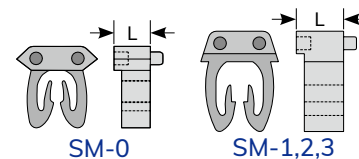

SM Packing

Conduits

Bushings

Wire Connectors

Tubes

Cable Clips

PCB Parts

Fasteners