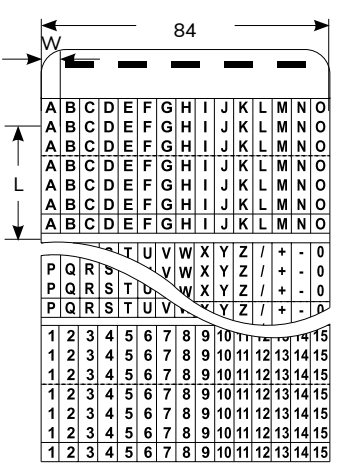

0215 KSS SELF ADHESIVE WIRE MARKER

- Material : Nylon taffeta with adhesive.
- Stick to wires for permanent identification.
- Used extensively for cable diameters after or before terminal is attached.
- For your orders, please specify solid or consecutive and what letter (s), number (s) you need.
- ※WMB-5 content please reference WMB-2、WMB-3、WMB-4
- ※WM-1 has 4 pieces/sheet. WMB-1, WMB-2, WMB-3, WMB-4 and WMB-5 have 7 pieces/sheet.

BOOK SIZE: L:143 W:82

Item No.	L	W	Std. Markings	Packing
	mm	mm		
WM-1	25	6.0	Solid : 0,1,2,3,...100 A,B,C,...Z,+,-,≡ Consecutive Number : 0~9	4 pcs/Leaf , 80 Leaf/Sheet 50 Sheet/Box
		7.0	Consecutive Number : 1~34, 35~67, 68~100, A~Z	4 pcs/Leaf , 68 Leaf/Sheet 50 Sheet/Box
WM-2	25	6.5	blank	80 Leaf/Sheet
WM-3	10	40.0		30 Leaf/Sheet
WMB-1	33	5.6	0~9 @ 1 page	10 Sheet/Box 45 Leaf/Sheet
WMB-2	33	5.6	(A~Z,/,+,-,0~15) X 1 page	
WMB-3	33	5.6	(1~45) X 1 page	
WMB-4	33	5.6	(46~90) X 1 page	
WMB-5	33	5.6	(1~45) X 4 page、(46~90) X 4 page (A~Z,/,+,-,0~15) X 2 page	

WM-1

SOLID NUMBER

SOLID LETTERS

CONSECUTIVE NUMBERS(0~9)

CONSECUTIVE NUMBERS (1~34)

CONSECUTIVE LETTERS(A~Z)

WMB-1

WMB-2