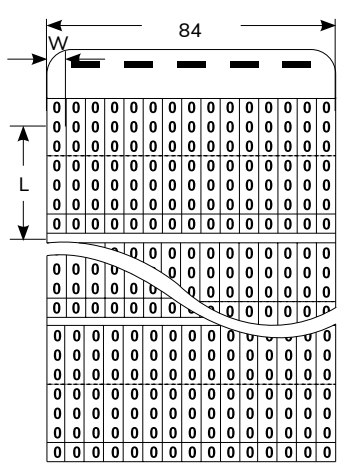

0215 KSS SELF ADHESIVE WIRE MARKER

- Material : Nylon taffeta with adhesive.
- Stick to wires for permanent identification.
- Used extensively for cable diameters after or before terminal is attached.
- For your orders, please specify solid or consecutive and what letter (s), number (s) you need.
- ※WMB-5 content please reference WMB-2、WMB-3、WMB-4
- ※WM-1 has 4 pieces/sheet. WMB-1, WMB-2, WMB-3, WMB-4 and WMB-5 have 7 pieces/sheet.

BOOK SIZE: L:143 W:82

Item No.	L	W	Std. Markings	Packing
	mm	mm		
WM-1	25	6.0	Solid : 0,1,2,3,...100 A,B,C,...Z,+,-,≡ Consecutive Number : 0~9	4 pcs/Leaf , 80 Leaf/Sheet 50 Sheet/Box
		7.0	Consecutive Number : 1~34, 35~67, 68~100, A~Z	4 pcs/Leaf , 68 Leaf/Sheet 50 Sheet/Box
WM-2	25	6.5	blank	80 Leaf/Sheet
WM-3	10	40.0		30 Leaf/Sheet
WMB-1	33	5.6	0~9 @ 1 page	10 Sheet/Box 45 Leaf/Sheet
WMB-2	33	5.6	(A~Z,/,+,-,0~15) X 1 page	
WMB-3	33	5.6	(1~45) X 1 page	
WMB-4	33	5.6	(46~90) X 1 page	
WMB-5	33	5.6	(1~45) X 4 page、(46~90) X 4 page (A~Z,/,+,-,0~15) X 2 page	

WM-1

SOLID NUMBER

SOLID LETTERS

CONSECUTIVE NUMBERS(0~9)

CONSECUTIVE NUMBERS (1~34)

CONSECUTIVE LETTERS(A~Z)

WMB-1

WMB-2