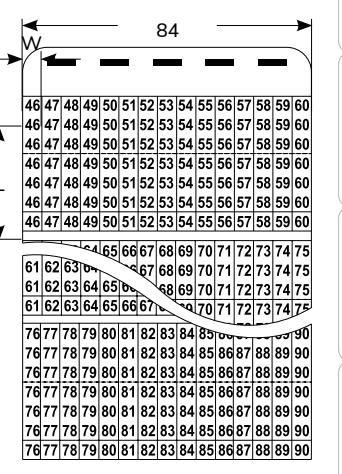

0215 KSS SELF ADHESIVE WIRE MARKER

- Material : Nylon taffeta with adhesive.
- Stick to wires for permanent identification.
- Used extensively for cable diameters after or before terminal is attached.
- For your orders, please specify solid or consecutive and what letter (s), number (s) you need.
- ※WMB-5 content please reference WMB-2、WMB-3、WMB-4
- ※WM-1 has 4 pieces/sheet. WMB-1, WMB-2, WMB-3, WMB-4 and WMB-5 have 7 pieces/sheet.

Item No.	L	W	Std. Markings	Packing
	mm	mm		
WM-1	25	6.0	Solid : 0,1,2,3,...100 A,B,C,...Z,+,-,≡ Consecutive Number : 0~9	4 pcs/Leaf , 80 Leaf/Sheet 50 Sheet/Box
		7.0	Consecutive Number : 1~34, 35~67, 68~100, A~Z	4 pcs/Leaf , 68 Leaf/Sheet 50 Sheet/Box
WM-2	25	6.5	blank	80 Leaf/Sheet
WM-3	10	40.0		30 Leaf/Sheet
WMB-1	33	5.6	0~9 @ 1 page	10 Sheet/Box 45 Leaf/Sheet
WMB-2	33	5.6	(A~Z,/,+,-,0~15) X 1 page	
WMB-3	33	5.6	(1~45) X 1 page	
WMB-4	33	5.6	(46~90) X 1 page	
WMB-5	33	5.6	(1~45) X 4 page、(46~90) X 4 page (A~Z,/,+,-,0~15) X 2 page	

WMB-4