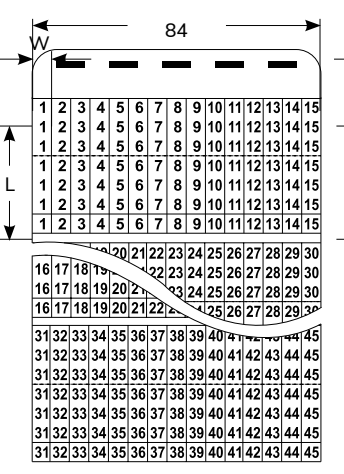

0215 KSS SELF ADHESIVE WIRE MARKER

- Material : Nylon taffeta with adhesive.
- Stick to wires for permanent identification.
- Used extensively for cable diameters after or before terminal is attached.
- For your orders, please specify solid or consecutive and what letter (s), number (s) you need.
- ※WMB-5 content please reference WMB-2、WMB-3、WMB-4
- ※WM-1 has 4 pieces/sheet. WMB-1, WMB-2, WMB-3, WMB-4 and WMB-5 have 7 pieces/sheet.

BOOK SIZE: L:143 W:82

Item No.	L	W	Std. Markings	Packing
	mm	mm		
WM-1	25	6.0	Solid : 0,1,2,3,...100 A,B,C,...Z,+,-,≡ Consecutive Number : 0~9	4 pcs/Leaf , 80 Leaf/Sheet 50 Sheet/Box
		7.0	Consecutive Number : 1~34, 35~67, 68~100, A~Z	4 pcs/Leaf , 68 Leaf/Sheet 50 Sheet/Box
WM-2	25	6.5	blank	80 Leaf/Sheet
WM-3	10	40.0		30 Leaf/Sheet
WMB-1	33	5.6	0~9 @ 1 page	10 Sheet/Box 45 Leaf/Sheet
WMB-2	33	5.6	(A~Z,/,+,-,0~15) X 1 page	
WMB-3	33	5.6	(1~45) X 1 page	
WMB-4	33	5.6	(46~90) X 1 page	
WMB-5	33	5.6	(1~45) X 4 page、(46~90) X 4 page (A~Z,/,+,-,0~15) X 2 page	

WM-1

SOLID NUMBER

SOLID LETTERS

CONSECUTIVE NUMBERS(0~9)

CONSECUTIVE NUMBERS (1~34)

CONSECUTIVE LETTERS(A~Z)

WMB-1

WMB-2