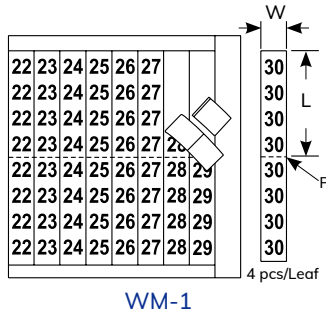

0215 KSS SELF ADHESIVE WIRE MARKER

- Material : Nylon taffeta with adhesive.
- Stick to wires for permanent identification.
- Used extensively for cable diameters after or before terminal is attached.
- For your orders, please specify solid or consecutive and what letter (s), number (s) you need.
- ※WMB-5 content please reference WMB-2、WMB-3、WMB-4
- ※WM-1 has 4 pieces/sheet. WMB-1, WMB-2, WMB-3, WMB-4 and WMB-5 have 7 pieces/sheet.

BOOK SIZE: L:143 W:82

Item No.	L	W	Std. Markings	Packing
	mm	mm		
WM-1	25	6.0	Solid : 0,1,2,3,...100 A,B,C,...Z,+,-,≡ Consecutive Number : 0~9	4 pcs/Leaf , 80 Leaf/Sheet 50 Sheet/Box
		7.0	Consecutive Number : 1~34, 35~67, 68~100, A~Z	4 pcs/Leaf , 68 Leaf/Sheet 50 Sheet/Box
WM-2	25	6.5	blank	80 Leaf/Sheet
WM-3	10	40.0		30 Leaf/Sheet
WMB-1	33	5.6	0~9 @ 1 page	10 Sheet/Box 45 Leaf/Sheet
WMB-2	33	5.6	(A~Z,/,+,-,0~15) X 1 page	
WMB-3	33	5.6	(1~45) X 1 page	
WMB-4	33	5.6	(46~90) X 1 page	
WMB-5	33	5.6	(1~45) X 4 page、(46~90) X 4 page (A~Z,/,+,-,0~15) X 2 page	

WM-1

SOLID NUMBER

SOLID LETTERS

CONSECUTIVE NUMBERS(0~9)

CONSECUTIVE NUMBERS (1~34)

CONSECUTIVE LETTERS(A~Z)

WMB-1

WMB-2