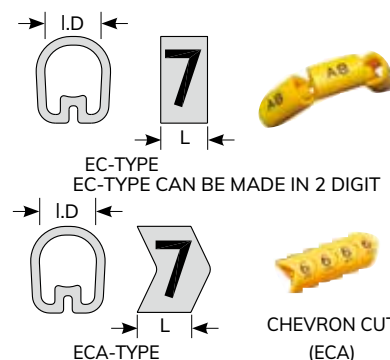

0201 KSS EC TYPE CABLE MARKER

● Material: Flexible PVC.

● Description:

1. KSS EC type cable marker features high quality flexible interior to fit various cable diameters.
2. The half cut marker packed on a roller and can be despatched easily when needed.
3. Bold print on yellow body to show your codes distinguishly. Any numbers can be composed by arranging letters and numbers in sequence to provide the necessary codes.
4. To be fitted before the terminal is attached or solder connection made and grip cable firmly in position.

Shape	Item No.	Suitable Wire		Suitable Range I.D.	L	Std. Markings	Packing
		sq	AWG	mm	mm		
Plain Cut	EC-0	0.12~0.75	26~18	2.0~3.2	4.0	Solid number or letter roll for 0~9, A~Z, /, +, -, =, blank ※a~z available as special request	1000pcs / Roll
	EC-1	0.75~3.5	18~12	3.0~4.2			1000pcs / Roll
	EC-2	3.5~8	12~8	3.6~7.4	5.0		500pcs / Roll
	EC-3	8~22	8~4	5.2~10.0	5.5		250pcs / Roll
Chevron Cut	ECA-02	0.12~0.75	26~18	2.0~3.2	4.0	Solid number or letter roll for 0~9, A~Z, /, +, -, =, blank ※a~z available as special request	1000pcs / Roll
	ECA-1	0.75~3.5	18~12	3.0~4.2			1000pcs / Roll
	ECA-2	3.5~8	12~8	3.6~7.4	5.0		500pcs / Roll
	ECA-3	8~22	8~4	5.2~10.0	5.5		250pcs / Roll

Marker tongue spans to fit various cable diameters and retracts to hold wires firmly in position.

0201 KSS ECP TYPE CABLE MARKER

● Material : Flexible PVC.

● Description :

1. KSS ECP type cable marker features high quality flexible interior to fit various cable diameters.
2. The half cut marker packed on a roller and can be despatched easily when needed.
3. Bold print on yellow body to show your codes distinguishly. Any numbers can be composed by arranging letters and numbers in sequence to provide the necessary codes.
4. Chevron cut design to keep marking in line consistently.

Marker tongue spans to fit various cable diameters and retracts to hold wires firmly in position.