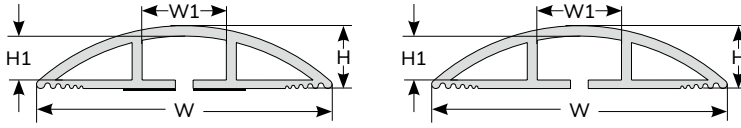

0128 KSS SOFT WIRING DUCT

- Material: Flexible PVC.
- Color: Grey. (Brown, Milk, Black available)
- Flexible pvc products, packed in roll for easy storage.
- Cut to required length for temporary wiring or permanent application. With adhesive tape, cloth adhesive and foam adhesive are available.

Item No.		Color	W	W1	H	H1
1M With Adhesive Tape	6 Feet (183 cm) Supplied With Adhesive Tape		mm	mm	mm	mm
SRD-251	SRD-25	Grey	25.4	7.4	5.8	3.8
SRD-251BN	SRD-25BN	Brown				
SRD-251MW	SRD-25MW	Milk				
SRD-251BK	SRD-25BK	Black				
SRD-501	SRD-50	Grey	50.8	14.8	11.6	7.8
SRD-501BN	SRD-50BN	Brown				
SRD-501MW	SRD-50MW	Milk				
SRD-501BK	SRD-50BK	Black				
SRD-651	SRD-65	Grey	66.0	19.0	15.3	10.9
SRD-651BN	SRD-65BN	Brown				
SRD-651MW	SRD-65MW	Milk				
SRD-651BK	SRD-65BK	Black				
SRD-751	SRD-75	Grey	76.2	22.0	17.4	11.6
SRD-751BN	SRD-75BN	Brown				
SRD-751MW	SRD-75MW	Milk				
SRD-751BK	SRD-75BK	Black				
SRD-1001	SRD-100	Grey	101.6	29.4	23.2	15.4
SRD-1001BN	SRD-100BN	Brown				
SRD-1001MW	SRD-100MW	Milk				
SRD-1001BK	SRD-100BK	Black				