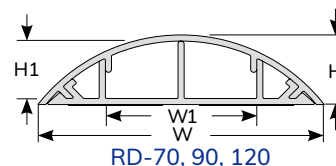

0125 KSS ROUND TYPE WIRING DUCT

- Material: **UL94V-0** and **M1** flame rated, UL approved PVC.
- Color: Grey. (Brown, Milk, Light Grained, Dark Grained available on request)
- PVC service temperature: 85°C
- Backed with high quality double sided tape for permanent stick. Good for floor wiring to facilitate trolley pass and to avoid trips.
- Special grooves design to avoid slips. Shining cover facilitate for decoration and suitable for department store, supermarket, shopping mall, station, hotel, hospital, office and any other public area.

CONNECTOR COVER

CONNECTOR BASE

CONNECTOR COVER TYPE :	
MID-WAY CONNECTOR	: RDM-20
"L" TYPE	: RDL-20
OUTSIDE CORNER	: RDO-20
INSIDE CORNER	: RDI-20
"T" TYPE	: RDT-20
END PIECE	: RDE-20

CONNECTOR BASE TYPE :	
"L" TYPE	: RBL-60
"T" TYPE	: RBT-60