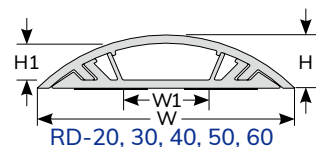

0125 KSS ROUND TYPE WIRING DUCT

- Material: **UL94V-0** and **M1** flame rated, UL approved PVC.
- Color: Grey. (Brown, Milk, Light Grained, Dark Grained available on request)
- PVC service temperature: 85°C
- Backed with high quality double sided tape for permanent stick. Good for floor wiring to facilitate trolley pass and to avoid trips.
- Special grooves design to avoid slips. Shining cover facilitate for decoration and suitable for department store, supermarket, shopping mall, station, hotel, hospital, office and any other public area.

CONNECTOR COVER

CONNECTOR BASE

CONNECTOR COVER TYPE :	
MID-WAY CONNECTOR	: RDM-20
"L" TYPE	: RDL-20
OUTSIDE CORNER	: RDO-20
INSIDE CORNER	: RDI-20
"T" TYPE	: RDT-20
END PIECE	: RDE-20

CONNECTOR BASE TYPE :	
"L" TYPE	: RBL-60
"T" TYPE	: RBT-60