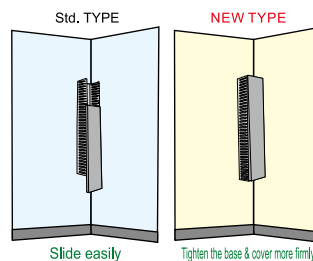

0105 KSS WIRING DUCT (SOLID)

SOLID: No slot design, for external wiring or where wire extraction is not necessary.

- Material: **UL94V-0** and **M1** flame rated, UL approved PVC.
- Color: Grey.
- PVC service temperature: 85°C
- UL Test up to 50°C
- These devices are for routing of wires within devices in factory installations.
- Solid type can protect wire from dust or external damage by mouse.
- Special color, size, length upon request at reasonable quantity.

※ The standard wiring duct can be available for non-slip cover, suitable for vertical installations. The item number please specify for example,

Item no. : SD-2525 → SQ-2525

Non-slip cover for the size less than 20mm width or bigger than 125mm is available upon request.

Item No.	W x H		Length	Item No.	W x H		Length
	mm				mm		
SD-1616	16 X 16		2M	SD-7550	75 X 50		2M
SD-2516	25 X 16			SD-10050	100 X 50		
SD-3816	38 X 16			SD-4060	40 X 60		
SD-2020	20 X 20			SD-6060	60 X 60		
SD-4020	40 X 20			SD-8060	80 X 60		
SD-1525	15 X 25			SD-10060	100 X 60		
SD-2525	25 X 25			SD-4565	45 X 65		
SD-3825	38 X 25			SD-6565	65 X 65		
SD-5025	50 X 25			SD-5075	50 X 75		
SD-3333	33 X 33			SD-7575	75 X 75		
SD-3340	33 X 40			SD-10075	100 X 75		
SD-4040	40 X 40			SD-15075	150 X 75		
SD-6040	60 X 40			SD-4080	40 X 80		
SD-7540	75 X 40			SD-6080	60 X 80		
SD-8040	80 X 40			SD-8080	80 X 80		
SD-10040	100 X 40			SD-80100	80 X 100		
SD-3345	33 X 45			SD-100100	100 X 100		
SD-4545	45 X 45			SD-150100	150 X 100		
SD-6545	65 X 45			SD-200100	200 X 100		
SD-5050	50 X 50			SD-200100J	200 X 100		
			SD-300100	300 X 100			

▲ Other types of wiring duct can be customized.

0101 KSS NON-SLIP WIRING DUCT COVER

- Material: **UL94V-0** and **M1** flame rated, UL approved PVC with PE copolymer.
- Color: Grey.
- Feature: Neat and stable gluey layer inside duct cover tightens the base and cover more firmly. Cover won't slide easily and stays in place for vertical orientation. Installation will be convenient and safe.