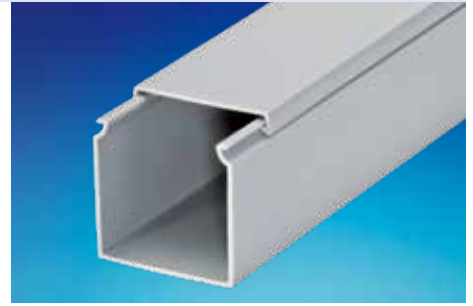

0105 KSS WIRING DUCT (SOLID)

SOLID: No slot design, for external wiring or where wire extraction is not necessary.

- Material: **UL94V-0** and **M1** flame rated, UL approved PVC.
- Color: Grey.
- PVC service temperature: 85°C
- UL Test up to 50°C
- These devices are for routing of wires within devices in factory installations.
- Solid type can protect wire from dust or external damage by mouse.
- Special color, size, length upon request at reasonable quantity.

※ The standard wiring duct can be available for non-slip cover, suitable for vertical installations. The item number please specify for example,

Item no. : SD-2525 → SQ-2525

Non-slip cover for the size less than 20mm width or bigger than 125mm is available upon request.

Item No.	W x H		Length	Item No.	W x H		Length
	mm				mm		
SD-1616	16 X 16		2M	SD-7550	75 X 50		2M
SD-2516	25 X 16			SD-10050	100 X 50		
SD-3816	38 X 16			SD-4060	40 X 60		
SD-2020	20 X 20			SD-6060	60 X 60		
SD-4020	40 X 20			SD-8060	80 X 60		
SD-1525	15 X 25			SD-10060	100 X 60		
SD-2525	25 X 25			SD-4565	45 X 65		
SD-3825	38 X 25			SD-6565	65 X 65		
SD-5025	50 X 25			SD-5075	50 X 75		
SD-3333	33 X 33			SD-7575	75 X 75		
SD-3340	33 X 40			SD-10075	100 X 75		
SD-4040	40 X 40			SD-15075	150 X 75		
SD-6040	60 X 40			SD-4080	40 X 80		
SD-7540	75 X 40			SD-6080	60 X 80		
SD-8040	80 X 40			SD-8080	80 X 80		
SD-10040	100 X 40			SD-80100	80 X 100		
SD-3345	33 X 45			SD-100100	100 X 100		
SD-4545	45 X 45			SD-150100	150 X 100		
SD-6545	65 X 45			SD-200100	200 X 100		
SD-5050	50 X 50			SD-200100J	200 X 100		
			SD-300100	300 X 100			

▲ Other types of wiring duct can be customized.

0101 KSS NON-SLIP WIRING DUCT COVER

- Material: **UL94V-0** and **M1** flame rated, UL approved PVC with PE copolymer.
- Color: Grey.
- Feature: Neat and stable gluey layer inside duct cover tightens the base and cover more firmly. Cover won't slide easily and stays in place for vertical orientation. Installation will be convenient and safe.