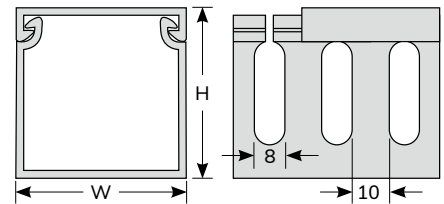

Bushings

Wire Connectors

Tubes

Cable Clips

PCB Parts

Fasteners

- Material: **UL94V-0** and **M1** flame rated, UL approved PVC.
 - Color: Grey.
 - PVC service temperature: 85°C
 - UL Test up to 50°C
 - These devices are for routing of wires within devices in factory installations.
 - Features parallel holes on both sidewalls to facilitate cutting in wire application.
 - Special color, size, length upon request of reasonable quantity.
 - ※ The standard wiring duct can be available for non-slip cover, suitable for vertical installations. The item number please specify for example,
- Item no. : MD-2→MQ-2, KD-5.5→KQ-5.5, HD-8→HQ-8
- Non-slip cover for the size less than 20mm width or bigger than 125mm is available upon request.
- ※ Item number with suffix-V for upper score line allows finger removal without tool during the installation when a greater opening is required. For example: MDV-2L

HD SLOT : 4mm

KD SLOT : 6mm

MD SLOT : 8mm

Item No.			W x H	Length
SLOT				
8mm	6mm	4mm	mm	
MD-0.5L		HD-0.5L	15 X 25	2M
MD-0.7L		HD-0.7L	20 X 20	
MD-0L		HD-0L	25 X 25	
MD-1L	KD-1L	HD-1L	25 X 45	
MD-1.1L		HD-1.1L	30 X 30	
MD-1.2L	KD-1.2L	HD-1.2L	33 X 33	
MD-1.5L	KD-1.5L	HD-1.5L	33 X 45	
MD-2L	KD-2L	HD-2L	45 X 45	
MD-2.2L		HD-2.2L	50 X 50	
MD-2.5L	KD-2.5L	HD-2.5L	65 X 45	
MD-3L	KD-3L	HD-3L	33 X 65	
MD-4L	KD-4L	HD-4L	25 X 65	
MD-5L	KD-5L	HD-5L	45 X 65	
MD-5.5L	KD-5.5L	HD-5.5L	60 X 60	
MD-5.7L	KD-5.7L	HD-5.7L	65 X 65	
MD-6L			72 X 64	
MD-6.5L		HD-6.5L	33 X 100	
MD-6.6L			37.5 X 100	
MD-6.7L	KD-6.7L	HD-6.7L	48 X 100	
MD-6.8L			55 X 100	
MD-6.9L			75 X 75	
MD-7L			70 X 100	
MD-7.1L			75 X 100	
MD-7.2L			100 X 50	
MD-7.5L			100 X 75	
MD-8L	KD-8L	HD-8L	100 X 100	
MD-9L			120 X 75	
MD-10L			150 X 75	
MD-12L			150 X 100	
MD-15L			200 X 100	
MD-21L			200 X 150	
MD-22L			200 X 200	
MD-30L			300 X 100	

FIXING SLOT

For width :
25mm, 33mm, 40mm,
45mm, 50mm, 60mm