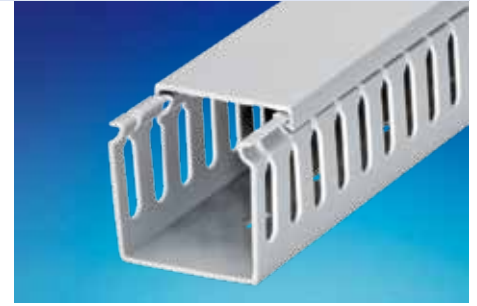

0101 KSS WIRING DUCT (SLOTTED)

Wiring Ducts

Cable Markers

Cable Ties

Wrapping Bands

Cable Clamps & Tie Mounts

Glands, Bushings

Conduits

Bushings

Wire Connectors

Tubes

Cable Clips

PCB Parts

Fasteners

- Material: **UL94V-0** and **M1** flame rated, UL approved PVC.
 - Color: Grey.
 - PVC service temperature: 85°C
 - UL Test up to 50°C
 - These devices are for routing of wires within devices in factory installations.
 - Features parallel holes on both sidewalls to facilitate cutting in wire application.
 - Special color, size, length upon request of reasonable quantity.
 - ※ The standard wiring duct can be available for non-slip cover, suitable for vertical installations. The item number please specify for example,
- Item no. : MD-2→MQ-2, KD-5.5→KQ-5.5, HD-8→HQ-8
- Non-slip cover for the size less than 20mm width or bigger than 125mm is available upon request.
- ※ Item number with suffix-V for upper score line allows finger removal without tool during the installation when a greater opening is required. For example: MDV-2L

HD SLOT : 4mm

KD SLOT : 6mm

MD SLOT : 8mm

Item No.			W x H	Length
SLOT				
8mm	6mm	4mm	mm	
MD-0.5L		HD-0.5L	15 X 25	2M
MD-0.7L		HD-0.7L	20 X 20	
MD-0L		HD-0L	25 X 25	
MD-1L	KD-1L	HD-1L	25 X 45	
MD-1.1L		HD-1.1L	30 X 30	
MD-1.2L	KD-1.2L	HD-1.2L	33 X 33	
MD-1.5L	KD-1.5L	HD-1.5L	33 X 45	
MD-2L	KD-2L	HD-2L	45 X 45	
MD-2.2L		HD-2.2L	50 X 50	
MD-2.5L	KD-2.5L	HD-2.5L	65 X 45	
MD-3L	KD-3L	HD-3L	33 X 65	
MD-4L	KD-4L	HD-4L	25 X 65	
MD-5L	KD-5L	HD-5L	45 X 65	
MD-5.5L	KD-5.5L	HD-5.5L	60 X 60	
MD-5.7L	KD-5.7L	HD-5.7L	65 X 65	
MD-6L			72 X 64	
MD-6.5L		HD-6.5L	33 X 100	
MD-6.6L			37.5 X 100	
MD-6.7L	KD-6.7L	HD-6.7L	48 X 100	
MD-6.8L			55 X 100	
MD-6.9L			75 X 75	
MD-7L			70 X 100	
MD-7.1L			75 X 100	
MD-7.2L			100 X 50	
MD-7.5L			100 X 75	
MD-8L	KD-8L	HD-8L	100 X 100	
MD-9L			120 X 75	
MD-10L			150 X 75	
MD-12L			150 X 100	
MD-15L			200 X 100	
MD-21L			200 X 150	
MD-22L			200 X 200	
MD-30L			300 X 100	