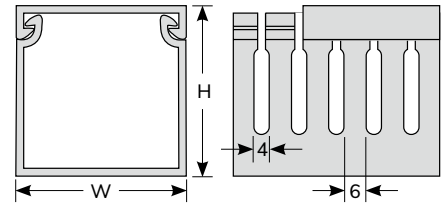

Bushings

Wire Connectors

Tubes

Cable Clips

PCB Parts

Fasteners

- Material: **UL94V-0** and **M1** flame rated, UL approved PVC.
 - Color: Grey.
 - PVC service temperature: 85°C
 - UL Test up to 50°C
 - These devices are for routing of wires within devices in factory installations.
 - Features parallel holes on both sidewalls to facilitate cutting in wire application.
 - Special color, size, length upon request of reasonable quantity.
 - ※ The standard wiring duct can be available for non-slip cover, suitable for vertical installations. The item number please specify for example,
- Item no. : MD-2→MQ-2, KD-5.5→KQ-5.5, HD-8→HQ-8
- Non-slip cover for the size less than 20mm width or bigger than 125mm is available upon request.
- ※ Item number with suffix-V for upper score line allows finger removal without tool during the installation when a greater opening is required. For example: MDV-2L

HD SLOT : 4mm

KD SLOT : 6mm

MD SLOT : 8mm

Item No.			W x H	Length
SLOT				
8mm	6mm	4mm	mm	
MD-0.5L		HD-0.5L	15 X 25	2M
MD-0.7L		HD-0.7L	20 X 20	
MD-0L		HD-0L	25 X 25	
MD-1L	KD-1L	HD-1L	25 X 45	
MD-1.1L		HD-1.1L	30 X 30	
MD-1.2L	KD-1.2L	HD-1.2L	33 X 33	
MD-1.5L	KD-1.5L	HD-1.5L	33 X 45	
MD-2L	KD-2L	HD-2L	45 X 45	
MD-2.2L		HD-2.2L	50 X 50	
MD-2.5L	KD-2.5L	HD-2.5L	65 X 45	
MD-3L	KD-3L	HD-3L	33 X 65	
MD-4L	KD-4L	HD-4L	25 X 65	
MD-5L	KD-5L	HD-5L	45 X 65	
MD-5.5L	KD-5.5L	HD-5.5L	60 X 60	
MD-5.7L	KD-5.7L	HD-5.7L	65 X 65	
MD-6L			72 X 64	
MD-6.5L		HD-6.5L	33 X 100	
MD-6.6L			37.5 X 100	
MD-6.7L	KD-6.7L	HD-6.7L	48 X 100	
MD-6.8L			55 X 100	
MD-6.9L			75 X 75	
MD-7L			70 X 100	
MD-7.1L			75 X 100	
MD-7.2L			100 X 50	
MD-7.5L			100 X 75	
MD-8L	KD-8L	HD-8L	100 X 100	
MD-9L			120 X 75	
MD-10L			150 X 75	
MD-12L			150 X 100	
MD-15L			200 X 100	
MD-21L			200 X 150	
MD-22L			200 X 200	
MD-30L			300 X 100	

FIXING SLOT

For width :
25mm, 33mm, 40mm,
45mm, 50mm, 60mm