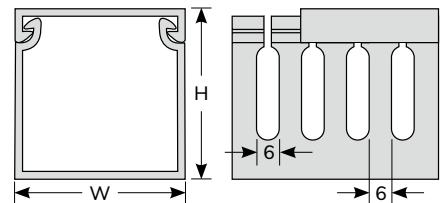

Bushings

Wire Connectors

Tubes

Cable Clips

PCB Parts

Fasteners

- Material: **UL94V-0** and **M1** flame rated, UL approved PVC.
 - Color: Grey.
 - PVC service temperature: 85°C
 - UL Test up to 50°C
 - These devices are for routing of wires within devices in factory installations.
 - Features parallel holes on both sidewalls to facilitate cutting in wire application.
 - Special color, size, length upon request of reasonable quantity.
 - ※ The standard wiring duct can be available for non-slip cover, suitable for vertical installations. The item number please specify for example,
- Item no. : MD-2→MQ-2, KD-5.5→KQ-5.5, HD-8→HQ-8
- Non-slip cover for the size less than 20mm width or bigger than 125mm is available upon request.
- ※ Item number with suffix-V for upper score line allows finger removal without tool during the installation when a greater opening is required. For example: MDV-2L

HD SLOT : 4mm

KD SLOT : 6mm

MD SLOT : 8mm

Item No.			W x H	Length
SLOT				
8mm	6mm	4mm	mm	
MD-0.5L		HD-0.5L	15 X 25	2M
MD-0.7L		HD-0.7L	20 X 20	
MD-0L		HD-0L	25 X 25	
MD-1L	KD-1L	HD-1L	25 X 45	
MD-1.1L		HD-1.1L	30 X 30	
MD-1.2L	KD-1.2L	HD-1.2L	33 X 33	
MD-1.5L	KD-1.5L	HD-1.5L	33 X 45	
MD-2L	KD-2L	HD-2L	45 X 45	
MD-2.2L		HD-2.2L	50 X 50	
MD-2.5L	KD-2.5L	HD-2.5L	65 X 45	
MD-3L	KD-3L	HD-3L	33 X 65	
MD-4L	KD-4L	HD-4L	25 X 65	
MD-5L	KD-5L	HD-5L	45 X 65	
MD-5.5L	KD-5.5L	HD-5.5L	60 X 60	
MD-5.7L	KD-5.7L	HD-5.7L	65 X 65	
MD-6L			72 X 64	
MD-6.5L		HD-6.5L	33 X 100	
MD-6.6L			37.5 X 100	
MD-6.7L	KD-6.7L	HD-6.7L	48 X 100	
MD-6.8L			55 X 100	
MD-6.9L			75 X 75	
MD-7L			70 X 100	
MD-7.1L			75 X 100	
MD-7.2L			100 X 50	
MD-7.5L			100 X 75	
MD-8L	KD-8L	HD-8L	100 X 100	
MD-9L			120 X 75	
MD-10L			150 X 75	
MD-12L			150 X 100	
MD-15L			200 X 100	
MD-21L			200 X 150	
MD-22L			200 X 200	
MD-30L			300 X 100	

FIXING SLOT

For width :
25mm, 33mm, 40mm,
45mm, 50mm, 60mm