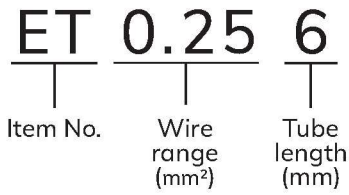

Technical Data

Cord End Terminal

■ DIN德 : DIN 顏色、W德 : German 顏色、T法 : French 顏色

■ 訂購顏色代號:

Black = **BK** Red = **RD** Orange = **OE** Yellow = **YW** Green = **GN** Blue = **BE**
 紫 = **VT** Grey = **GY** White = **WE** 褐 = **BN** Pink = **PK** Ivory = **IY**
 膚色 = **BG** Light Blue = **LE** 橄欖綠 = **OG** 土耳其綠 = **TE**

Item No.	Cord		
	DIN	W	T
ET0.25-6		Light Blue ○	紫 ●
ET0.25-8		Light Blue ○	紫 ●
ET0.34-6		土耳其綠 ○	Pink ●
ET0.34-8		土耳其綠 ○	Pink ●
ET0.5-6	White ○	Orange ●	White ○
ET0.5-8	White ○	Orange ●	White ○
ET0.5-10	White ○	Orange ●	White ○
ET0.75-6	Grey ○	White ○	Blue ●
ET0.75-8	Grey ○	White ○	Blue ●
ET0.75-10	Grey ○	White ○	Blue ●
ET0.75-12	Grey ○	White ○	Blue ●
ET1.0-6	Red ●	Yellow ●	Red ●
ET1.0-8	Red ●	Yellow ●	Red ●
ET1.0-10	Red ●	Yellow ●	Red ●
ET1.0-12	Red ●	Yellow ●	Red ●
ET1.5-8	Black ●	Red ●	Black ●
ET1.5-10	Black ●	Red ●	Black ●
ET1.5-12	Black ●	Red ●	Black ●
ET1.5-18	Black ●	Red ●	Black ●
ET2.5-8	Blue ●	Blue ●	Grey ○
ET2.5-10	Blue ●	Blue ●	Grey ○
ET2.5-12	Blue ●	Blue ●	Grey ○

Item No.	Cord		
	DIN	W	T
ET2.5-18	Blue ●	Blue ●	Grey ○
ET4-10	Grey ○	Grey ○	Orange ●
ET4-12	Grey ○	Grey ○	Orange ●
ET4-18	Grey ○	Grey ○	Orange ●
ET6-12	Yellow ●	Black ●	Green ●
ET6-18	Yellow ●	Black ●	Green ●
ET10-12	Red ●	Ivory ○	褐 ●
ET10-18	Red ●	Ivory ○	褐 ●
ET16-12	Blue ●	Green ●	Ivory ○
ET16-18	Blue ●	Green ●	Ivory ○
ET25-16	Yellow ●	褐 ●	Black ●
ET25-18	Yellow ●	褐 ●	Black ●
ET25-22	Yellow ●	褐 ●	Black ●
ET35-16	Red ●	膚色 ●	Red ●
ET35-18	Red ●	膚色 ●	Red ●
ET35-25	Red ●	膚色 ●	Red ●
ET50-20	Blue ●	橄欖綠 ●	Blue ●
ET50-25	Blue ●	橄欖綠 ●	Blue ●
ET70-21	Yellow ●		
ET95-25	Red ●		
ET120-27	Blue ●		
ET150-32	Yellow ●		

Twin Cord End Terminal

Item No.	Cord		
	DIN	W	T
EW0.5-8	White ○	Orange ●	White ○
EW0.75-8	Grey ○	White ○	Blue ●
EW0.75-10	Grey ○	White ○	Blue ●
EW1.0-8	Red ●	Yellow ●	Red ●
EW1.0-10	Red ●	Yellow ●	Red ●
EW1.5-8	Black ●	Red ●	Black ●
EW1.5-12	Black ●	Red ●	Black ●